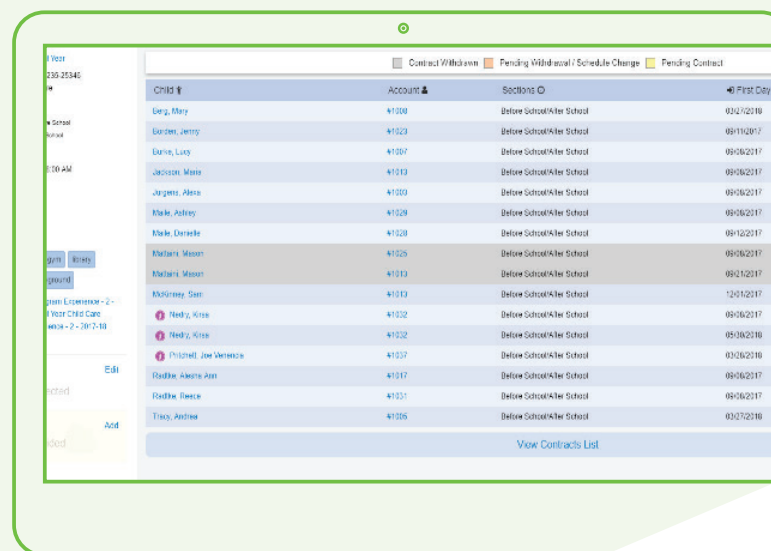

CONTACT US: HELLO@ELEYO.COM • 844.463.5396