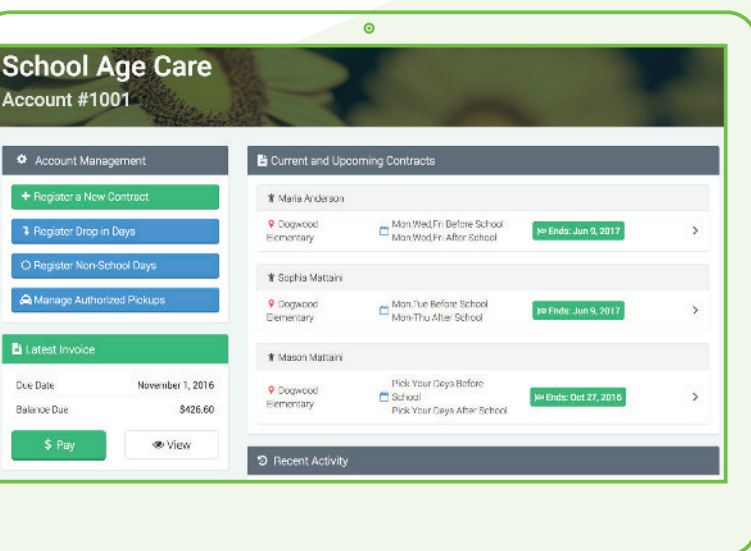

CONTACT US: HELLO@ELEYO.COM • 844.463.5396