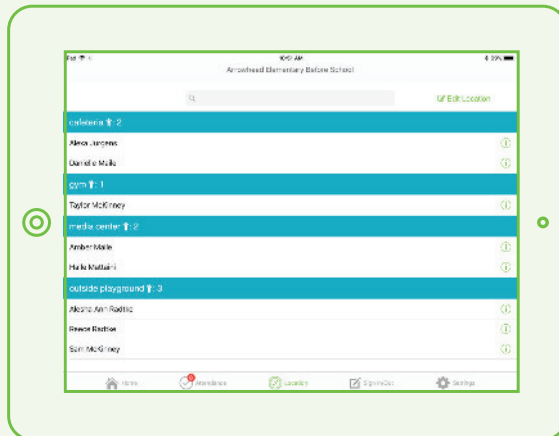

# ELEYO MAKES ATTENDANCE TRACKING EASY

1

Easily report on attendance, better understand staffing needs, and effectively bill early drop-off and late pick-up fees.

2

Mark students absent, tag their location, and easily report on daily attendance.

3

Gain direct access to emergency contacts, special needs, schedules, and registration information.

FOR A FULL OVERVIEW AND DEMO OF THE CHILD CARE ATTENDANCE APP, CONTACT ELEYO TODAY!

CONTACT US: HELLO@ELEYO.COM • 844.463.5396