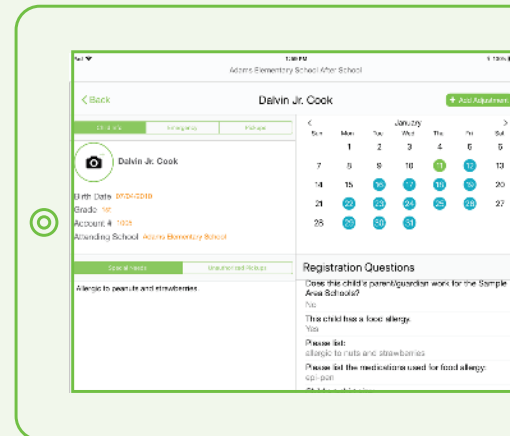

# ELEYO MAKES ATTENDANCE TRACKING EASY

1

Easily report on attendance, better understand staffing needs, and effectively bill early drop-off and late pick-up fees.

2

Mark students absent, tag their location, and easily report on daily attendance.

3

Gain direct access to emergency contacts, special needs, schedules, and registration information.

FOR A FULL OVERVIEW AND DEMO OF THE CHILD CARE ATTENDANCE APP, CONTACT ELEYO TODAY!

CONTACT US: HELLO@ELEYO.COM • 844.463.5396